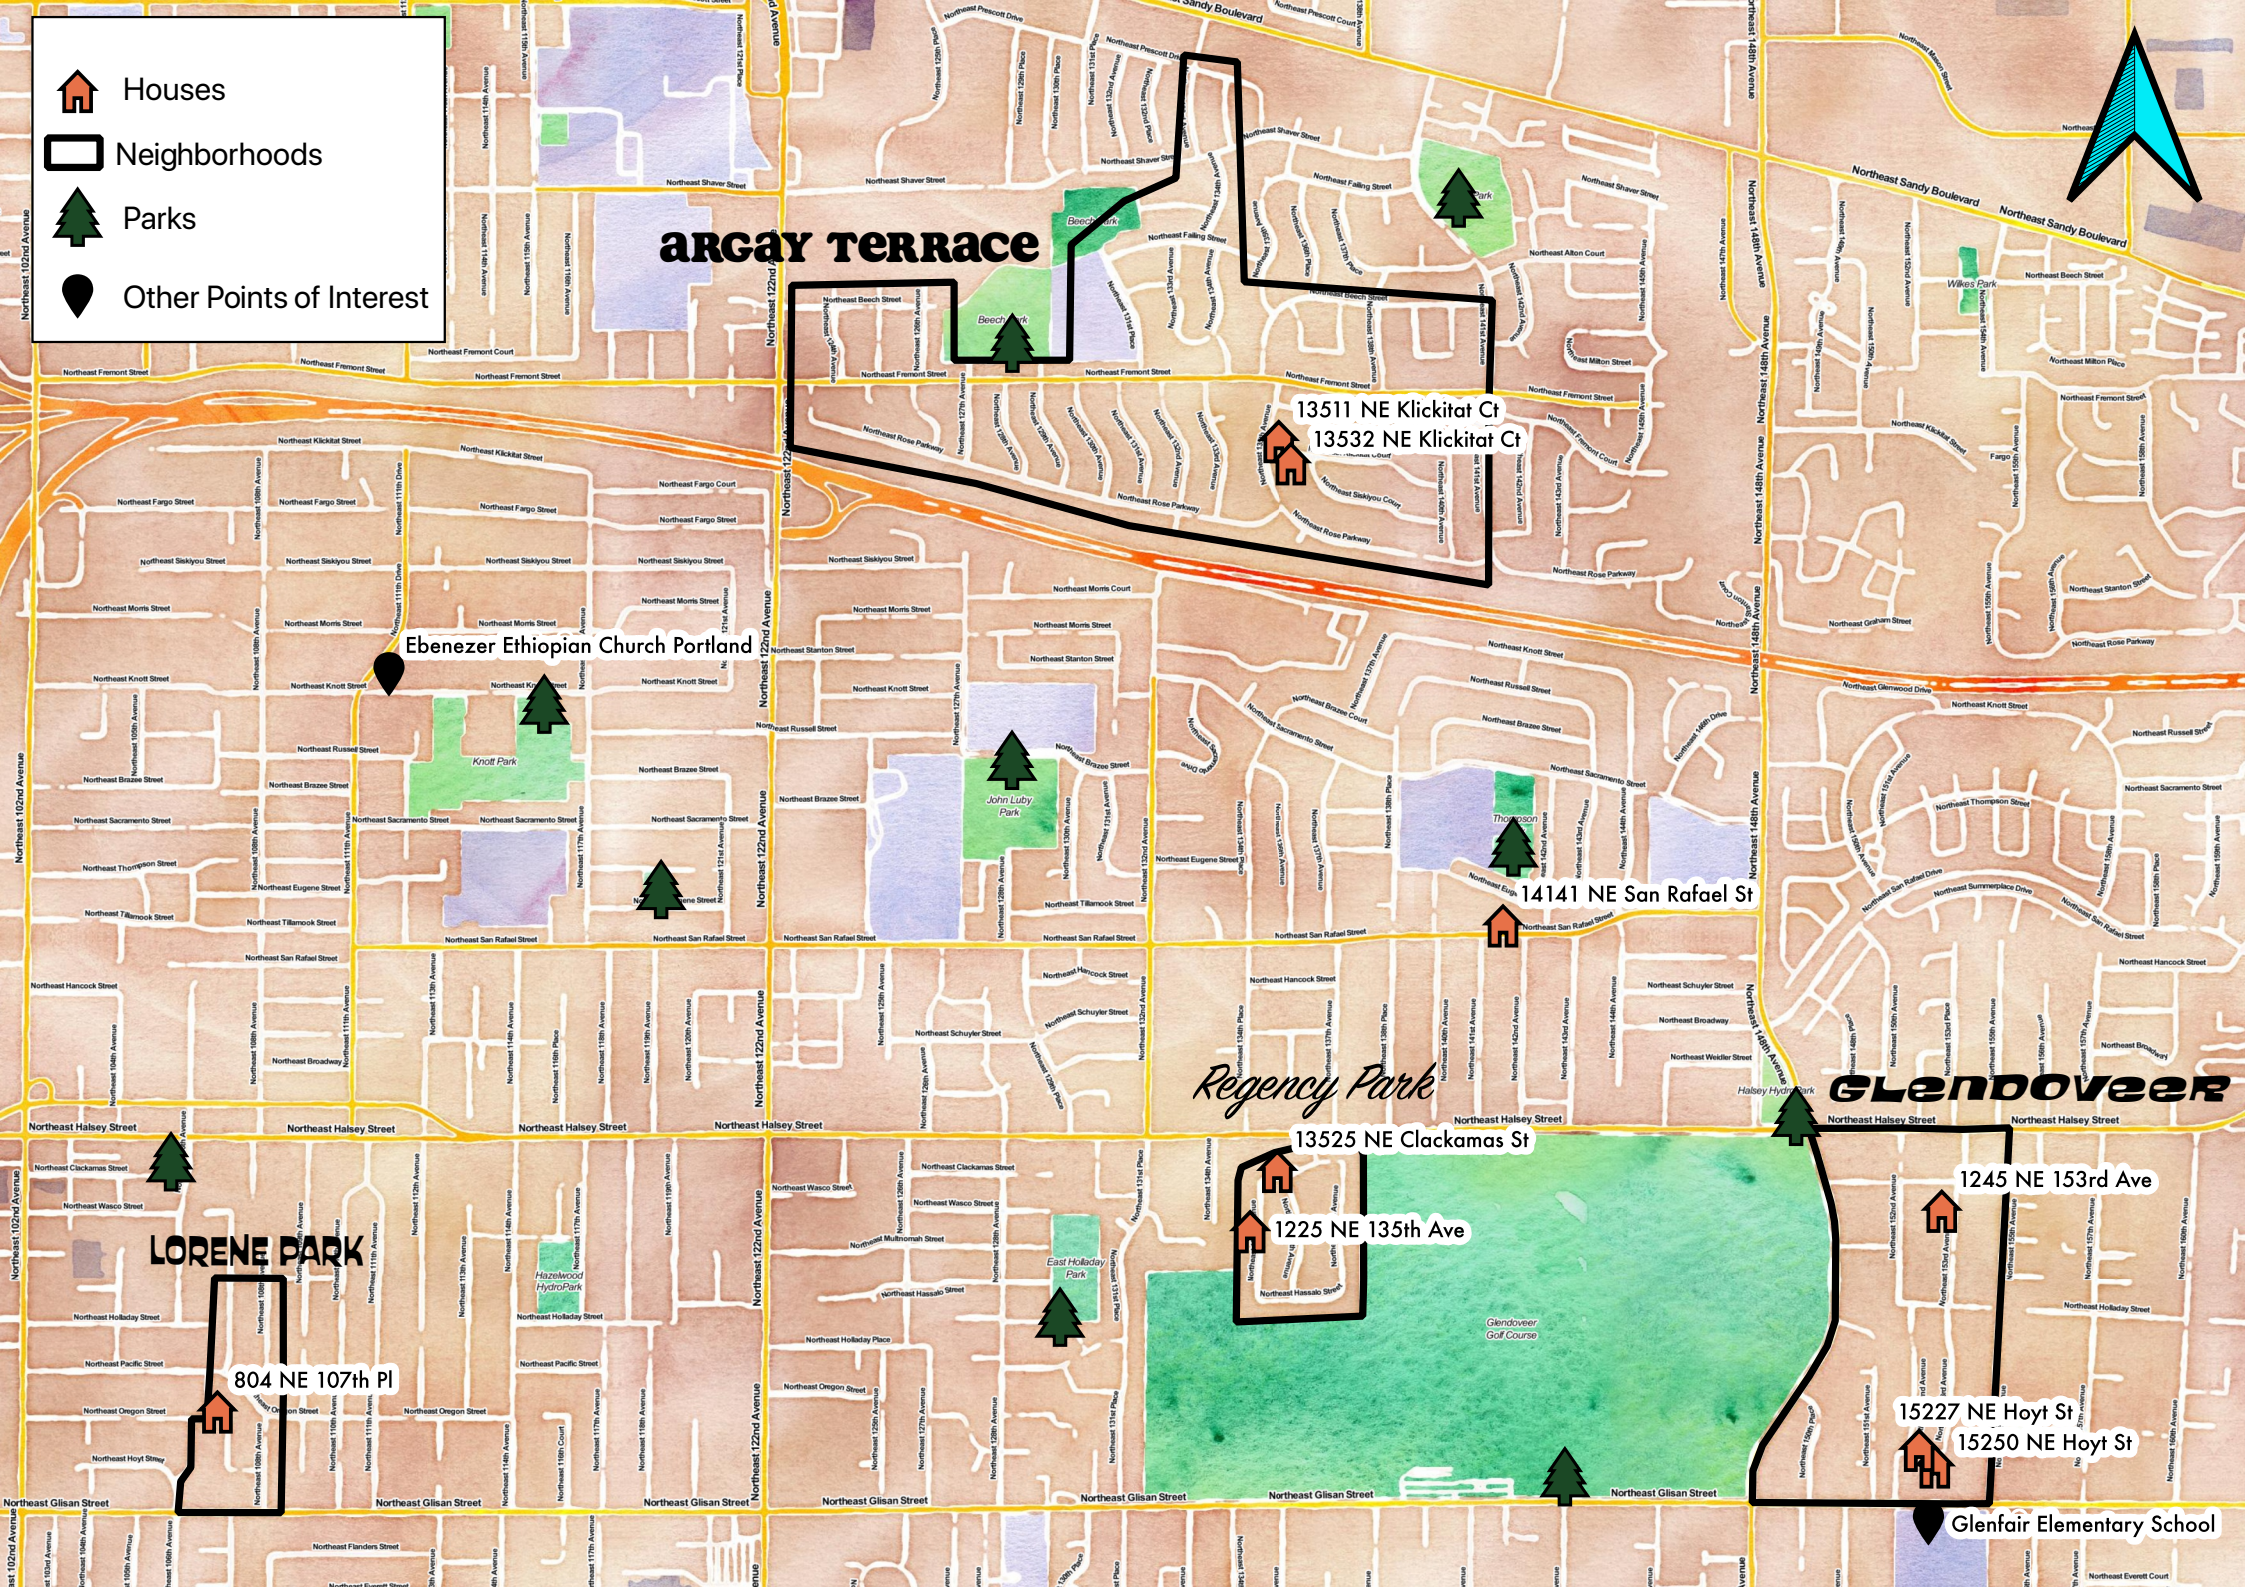

13525 NE Clackamas St

1245 NE 153rd Ave

**LORENE PARK**

804 NE 107th Pl

1225 NE 135th Ave

15227 NE Hoyt St  
 15250 NE Hoyt St

Glenfair Elementary School

1. Begin tour at 804 NE 107th Pl, Portland, OR 97220, USA
2. Head south on NE 107th Pl toward NE Oregon St
3. Turn left onto NE 107th Ave
4. NE 107th Ave turns left and becomes NE Hoyt St
5. Turn right onto NE 108th Ave
6. Turn left onto NE Glisan St – pass by Banfield Pet Hospital (on the right in 0.6 mi)
7. Turn left after KFC (on the right) – pass by Taco Bell (on the right in 0.7 mi)
8. Turn right onto NE Fremont St
9. Turn right onto NE 135th Ave
10. Arrive at 13511 NE Klickitat Ct, Portland, OR 97230, USA on the left
11. Head south on NE 135th Ave toward NE Klickitat Ct
12. Turn left onto NE Klickitat Ct to arrive at 13531 NE Klickitat Ct, Portland, OR 97230
13. Head east on NE Klickitat Ct
14. Turn right onto NE 140th Ave
15. Turn left onto NE Rose Pkwy
16. Turn left onto NE 141st Ave
17. Turn right onto NE Sandy Blvd
18. Turn right onto NE 148th Ave
19. Turn right onto NE San Rafael St
20. Arrive at 14141 NE San Rafael St, Portland, OR 97230, USA on the right
21. Head west on NE San Rafael St toward NE 141st Ave
22. Turn left onto NE 138th P
23. Turn right onto NE Halsey St
24. Turn left onto NE 136th Pl
25. Turn right onto NE Clackamas St
26. Arrive at 13525 NE Clackamas St, Portland, OR 97230, USA on the right
27. Head west on NE Clackamas St toward NE 135th Ave (NE Clackamas St turns left and becomes NE 135th Ave)
28. Arrive at 1218 NE 135th Ave, Portland, OR 97230, USA on the right
29. Head south on NE 135th Ave toward NE Hassalo St (NE 135th Ave turns left and becomes NE Hassalo St)
30. Continue along NE Hassalo St as it turns slightly left and becomes NE 137th Ave
31. NE 137th Ave turns left and becomes NE Clackamas St
32. Turn right onto NE 136th Pl
33. Turn right onto NE Halsey St
34. Turn right onto NE 152nd Ave
35. Turn left onto NE Clackamas St
36. NE Clackamas St turns slightly right and becomes NE 153rd Ave
37. Arrive at 1245 NE 153rd Ave, Portland, OR 97230, USA on the right
38. Head south on NE 153rd Ave toward NE Holladay St
39. NE 153rd Ave turns right and becomes NE Hoyt St
40. Arrive at 15250 NE Hoyt St, Portland, OR 97230, USA on the left
41. Head west on NE Hoyt St toward NE 152nd Ave
42. Arrive at 15227 NE Hoyt St, Portland, OR 97230, USA on the right